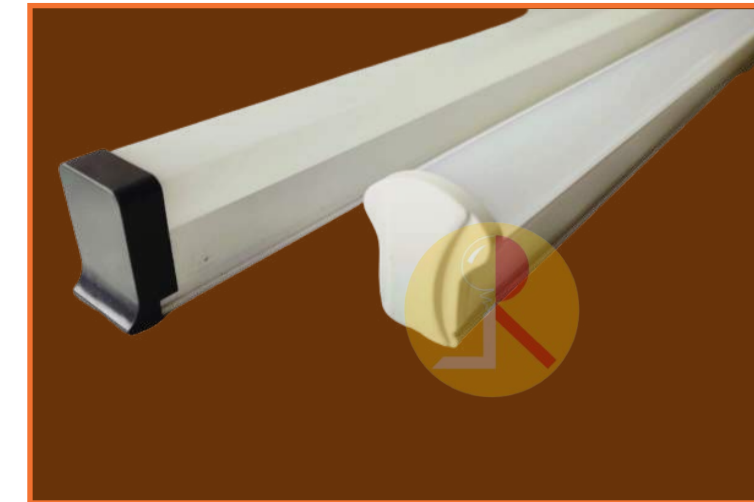

SMART PRODUCTS

SLIM PANEL	3 IN 1	SMART REMOTE LIGHTING	MOQ 40
6W	₹ 400	---	
12W	₹ 600	₹ 1600	
LED CHIP - SMD2835 - 0.2W BRIDGELUX | ROUND/SQUARE			

SURFACE PANEL	3 IN 1	SMART REMOTE LIGHTING	MOQ 40
6W	₹ 500	---	
12W	₹ 700	₹ 1700	
LED CHIP - SMD2835 - 0.2W BRIDGELUX | ROUND/SQUARE			

COB DOWNLIGHT	3 IN 1	SMART REMOTE LIGHTING	MOQ 40
12W	₹ 800	₹ 1700	
COB CHIP - SANON | SHAPE - ROUND			

COB CYLINDER	3 IN 1	SMART REMOTE LIGHTING	MOQ 40
12W	₹ 1450	---	
COB CHIP - SANON | SHAPE - ROUND			

COB DEEP	3 IN 1	SMART REMOTE LIGHTING	MOQ 40
12W	₹ 850	₹ 1850	
12W(Rosegold Reflector)	₹ 1050	₹ 1900	
COB CHIP - SANON | SHAPE - ROUND			

HOUSING - ALUMINIUM, BLACK / WHITE BODY | WARRANTY - 2 YEARS | LUMENS 100 PER WATT